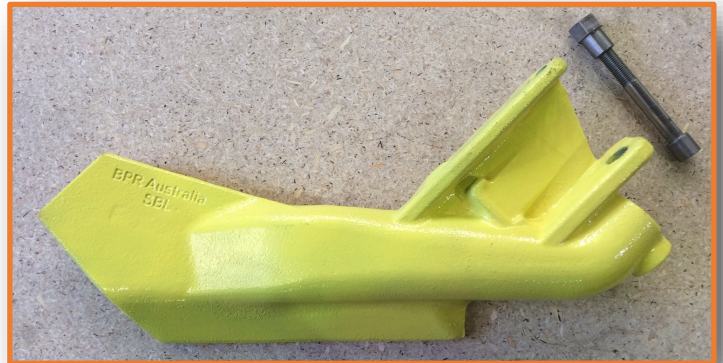

PH 02 6033 0744

MOB 0418 587 486

FAX 02 6033 3874

Now available our own cast composite seed boots for John Deere 90 series openers. Aricks seed boots are genuine extended wear and manufactured to last using high strength quality materials

Used in conjunction with our specially designed shouldered bolts, aricks seed boots can virtually eliminate the vertical play often synonymous with these opener attachments. Ensuring correct seed placement plays an integral part in achieving a high germination rate.

As evident in the photo, above and left, movement in the boot attachment can be very damaging to structural components and parts on your machine. Our aim is to eliminate this unwanted movement and preserve the integrity of the structural components of the drill, whilst maintaining accurate seed placement.