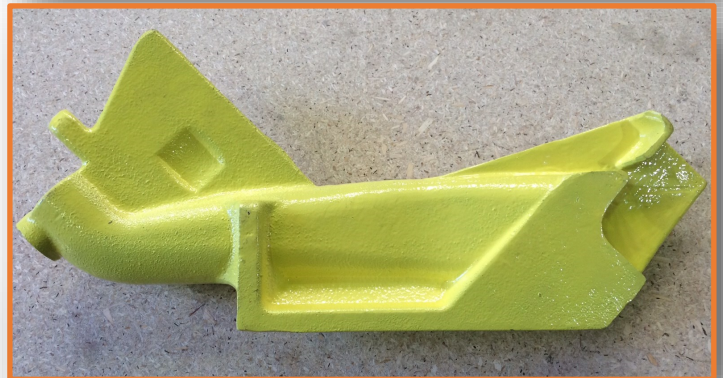

PH 02 6033 0744

MOB 0418 587 486

FAX 02 6033 3874

Now available our own cast composite seed boots for John Deere 90 series openers. Aricks seed boots are genuine extended wear and manufactured to last using high strength quality materials

Used in conjunction with our specially designed shouldered bolts, aricks seed boots can virtually eliminate the vertical play often synonymous with these opener attachments. Ensuring correct seed placement plays an integral part in achieving a high germination rate.

As evident in the photo, above and left, movement in the boot attachment can be very damaging to structural components and parts on your machine. Our aim is to eliminate this unwanted movement and preserve the integrity of the structural components of the drill, whilst maintaining accurate seed placement.